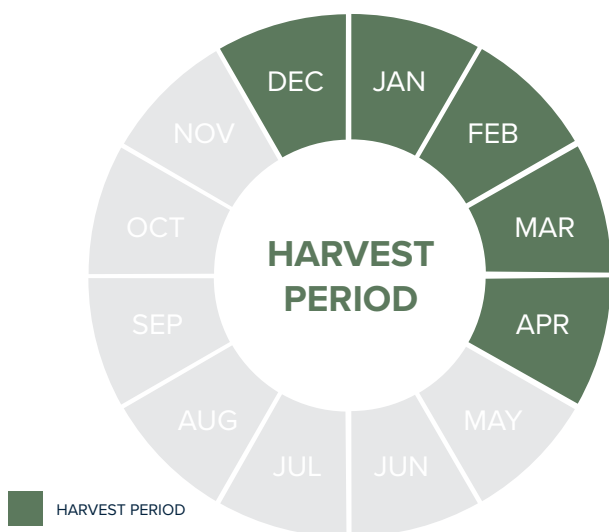

BABYLEAF ROCKET ORION

ORION is a warm season, hybrid, wild rocket with dark leaves. It suits both covered and field production through summer and autumn. **ORION** does well in a generally hot climate but shows good cool tolerance also.

ORION is a slow-bolting rocket that is quick to mature. It produces thick, indented leaves and comes from a stable of very strong, European breeding. **ORION** is complemented by Artemis which is best suited to shoulder production.

VARIETY FEATURES

- Dark-green colour
- Light-green stem colour
- Lobed leaf shape
- Serrated leaf margins
- Erect growth habit
- Strong rocket flavour.

AGRONOMIC CONSIDERATIONS

- Slow bolting Wild rocket for warm season production.
- Suitable for open field or hydroponic production systems.