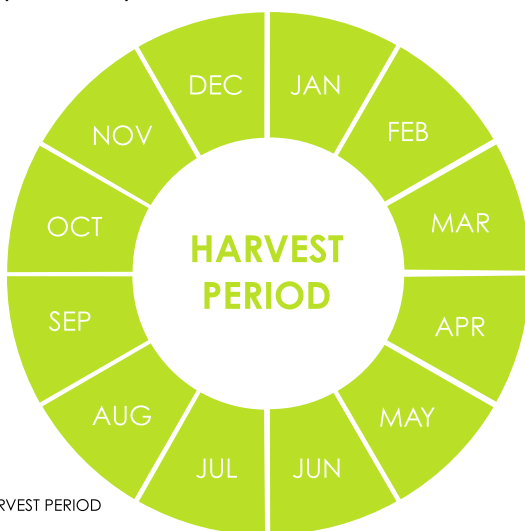

JESTER is a medium-sized Lollo Bionda lettuce suitable for year round production. With less vigour than both Countess and Monroe, **JESTER** is ideally suited for the heat of the summer and autumn when its tightly curled leaf tips will tolerate high tip burn pressure.

JESTER shows strong bolting tolerance in late spring/early summer and consistently presents highly uniform heads throughout the crop.

The leaves of **JESTER** are thick and crisp providing extended shelf life for sleeved heads.

JESTER has a strong disease package with full mildew cover (Bl. 16-40) and is Nasonovia resistant.