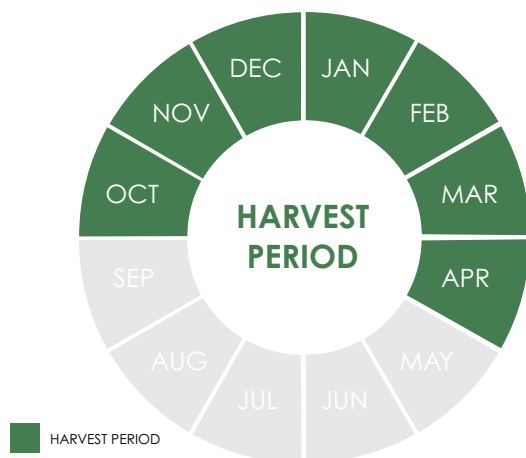

LETTUCE ICEBERG

SAHARA *Nr*

SAHARA is a larger framed iceberg which produces medium sized heads through the warmer months.

SAHARA performs well in central areas (Horowhenua/ Nelson) as a late spring/early summer harvest variety and in more northern regions from the heat of summer out into the end of autumn.

SAHARA shows strong tolerance to bolting and the larger frame gives it plenty of vigour in the transition from the heat of summer into the cool of autumn.

SAHARA is up-to a week later to mature than current market standards in the heat of summer due to its large frame but will produce a very high cut out rate.

Due to its versatility many growers will find a wide, warm season, window for **SAHARA**.

VARIETY FEATURES

- Mid-green head colour
- Medium head size
- Strong vigour and medium-large frame.

AGRONOMIC CONSIDERATIONS