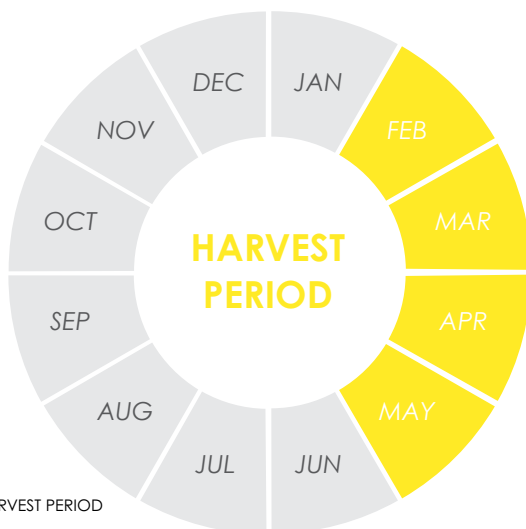

PACK SIZES

10M, 100M

The information provided here is based on an average of data and observations collected from our trials. Significant variations may occur in the performance due to a range of conditions, including cultural/management practices, climate, soil type and geographic location. As a consequence South Pacific Seeds (NZ) Ltd cannot accept liability as to accuracy of this information.