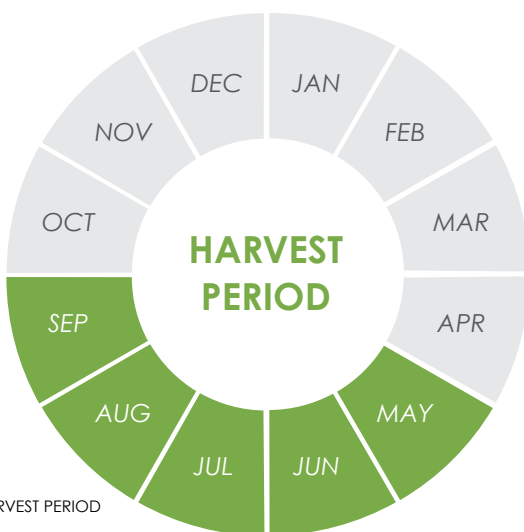

PACK SIZES

25M, 100M

The information provided here is based on an average of data and observations collected from our trials. Significant variations may occur in the performance due to a range of conditions, including cultural/management practices, climate, soil type and geographic location. As a consequence South Pacific Seeds (NZ) Ltd cannot accept liability as to accuracy of this information.