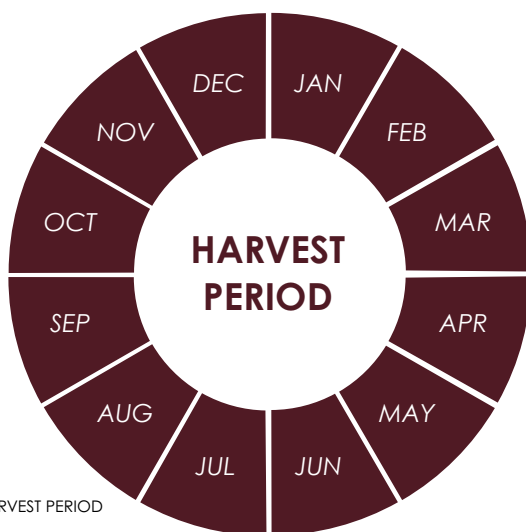

# BABYLEAF BEET BLUSH

**BLUSH** is a dark red beet with excellent uniformity and colour. For the production of deep red beet leaves, **BLUSH** has improved depth of colour and retains this colour during warmer production periods.

The greater uniformity of leaves in relation to shape and size means **BLUSH** is a reliable inclusion for salad mixes. Suitable for year round production. **BLUSH** has good vigour consistently producing high yields of attractive, sweet tasting leaves. Like Ruby Lips the red colour will deepen under cooler conditions.

## VARIETY FEATURES

- Dark red leaf colour
- Dark red stem colour
- Oval leaf shape
- Smooth leaf margins
- Erect growth habit